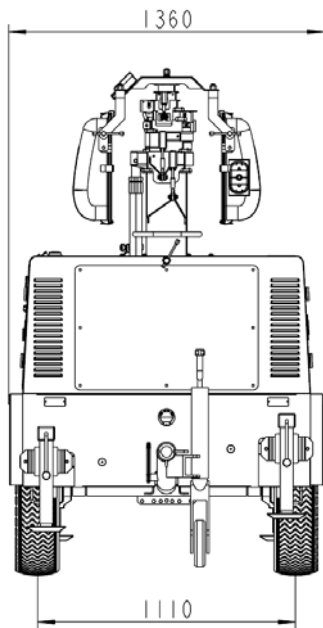

MLT4-4000H Dimensions

MLT4-4000H Specifications

Product Model	MLT4-4000H							
Length (mm)	2784 (2260, dismantle the tow bar)							
Width (mm)	1360							
Height (mm)	2170							
Mast Height(Fully Extended)	9m							
Weight (net)	1150 kg							
Engine Brand	Kubota		Yanmar		Perkins		MPMC	
Engine model	D1105		3TNV76		403D-11G		380D	
Frequency (Hz)	50	60	50	60	50	60	50	60
Speed (rpm)	1500	1800	1500	1800	1500	1800	1500	1800
Continued Power (kVA)	7	9	7	9	7	9	7	9
Number of Cylinders	3							
Diesel Engine Characters	4 cycle, In line, Watercooled Diesel							
Combustion Type	Precombustion		Indirect		Indirect		Direct Injection	
Engine Aspiration	Natural							
Emission Level	Stage3	Tier4	Stage	Tier4	Stage	Tier4	NA	Tier4
Alternator Brand	Mecc alte / Lisite							
Alternator Model	LT-130/4 / LYGD164B							
Frequency (Hz)	50	60	50	60	50	60	50	60
Continued Power (kVA)	6	7.5	6	7.5	6	7.5	6	7.5
Alternator	Brushless & Single phase							
Rating Voltage (V)	230							
Alternator Insulation	H							
Fuel Tank Capacity	135 liters (35 US Gallons)							
Fuel Tank Operating Hours	65 hours							
Type of Lights	Metal Halide Floodlight (Chinese Brand)							
Number & Power of Lights	4x1000W							
Mast Lifting & Extension	Hydraulic operation							
Number of Mast Section	8							
Mast Rotation	359° Manual operation							
Light up-down turning	Manual operation							
Mast Base Support	90°Vertically							
Trailer Suspension System	rubber Torsion axle (Al-ko)							
Braking System	Inertia drum braking with stable towing height, parking brake							
Hitch	Ball / O ring							
Tire Rim Size	14"							
Output Socket	2PCS(230V, 10A)							
Acoustic Pressure	65dB(A) at 7 meters away							
Load Capacity for 40'GP	8							