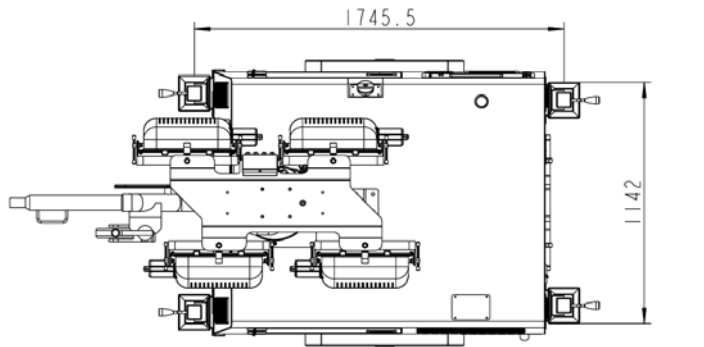

MLT4-4000H Dimensions

MLT4-4000H Specifications

Product Model	MLT4-4000H							
Length (mm)	2784 (2260, dismantle the tow bar)							
Width (mm)	1360							
Height (mm)	2170							
Mast Height(Fully Extended)	9m							
Weight (net)	1150 kg							
Engine Brand	Kubota		Yanmar		Perkins		MPMC	
Engine model	D1105		3TNV76		403D-11G		380D	
Frequency (Hz)	50	60	50	60	50	60	50	60
Speed (rpm)	1500	1800	1500	1800	1500	1800	1500	1800
Continued Power (kVA)	7	9	7	9	7	9	7	9
Number of Cylinders	3							
Diesel Engine Characters	4 cycle, In line, Watercooled Diesel							
Combustion Type	Precombustion		Indirect		Indirect		Direct Injection	
Engine Aspiration	Natural							
Emission Level	Stage3	Tier4	Stage	Tier4	Stage	Tier4	NA	Tier4
Alternator Brand	Mecc alte / Lisite							
Alternator Model	LT-130/4 / LYGD164B							
Frequency (Hz)	50	60	50	60	50	60	50	60
Continued Power (kVA)	6	7.5	6	7.5	6	7.5	6	7.5
Alternator	Brushless & Single phase							
Rating Voltage (V)	230							
Alternator Insulation	H							
Fuel Tank Capacity	135 liters (35 US Gallons)							
Fuel Tank Operating Hours	65 hours							
Type of Lights	Metal Halide Floodlight (Chinese Brand)							
Number & Power of Lights	4x1000W							
Mast Lifting & Extension	Hydraulic operation							
Number of Mast Section	8							
Mast Rotation	359° Manual operation							
Light up-down turning	Manual operation							
Mast Base Support	90°Vertically							
Trailer Suspension System	rubber Torsion axle (Al-ko)							
Braking System	Inertia drum braking with stable towing height, parking brake							
Hitch	Ball / O ring							
Tire Rim Size	14"							
Output Socket	2PCS(230V, 10A)							
Acoustic Pressure	65dB(A) at 7 meters away							
Load Capacity for 40'GP	8							