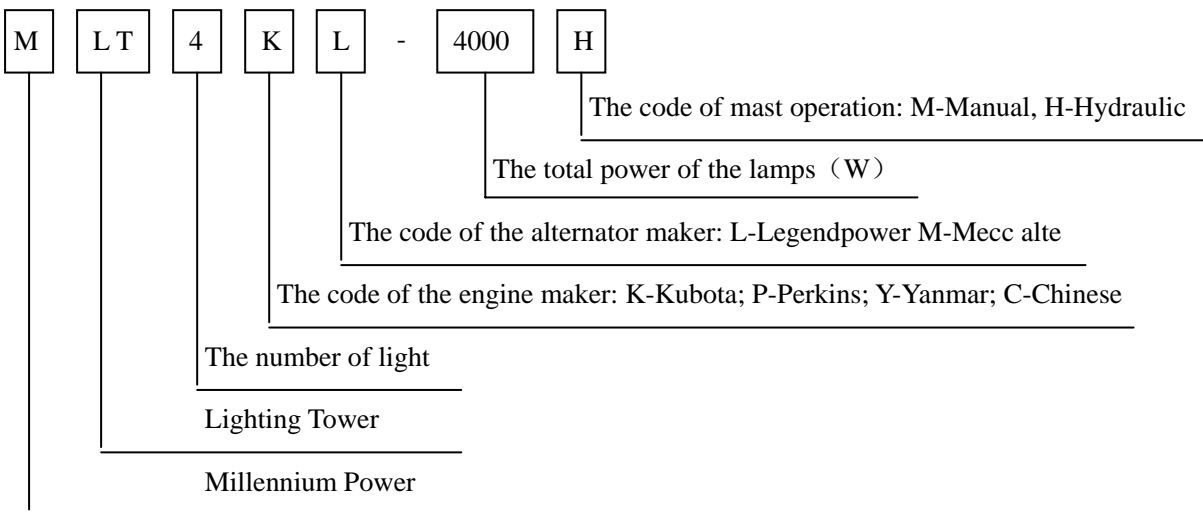

Model instruction