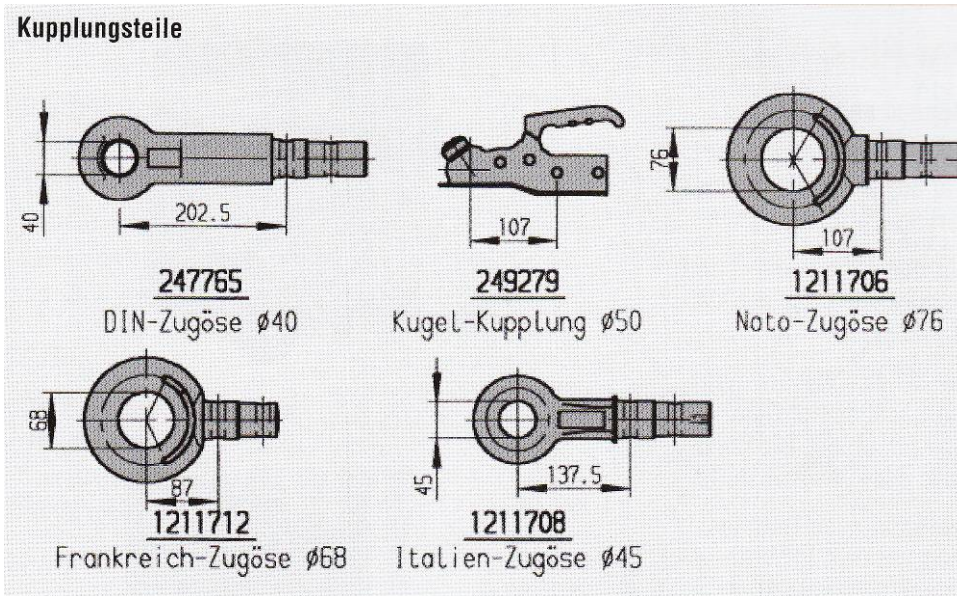

Option Equipment	
Light Brand	GEWISS (Famous Brand)
Braking System	Inertia drum braking with adjustable towing height, parking brake
Cold Weather Starting Kit	Kubota/Yanmar/Perkins/Chinese
Steel plate spring trailer	Chinese Brand
Mining Configuration	Chinese Brand

Hitch Specification Option

DISTRIBUTED BY:

© 2010 by MPMC, All right reserved.

MPMC reserves the right to implement specifications or design changes without notice.