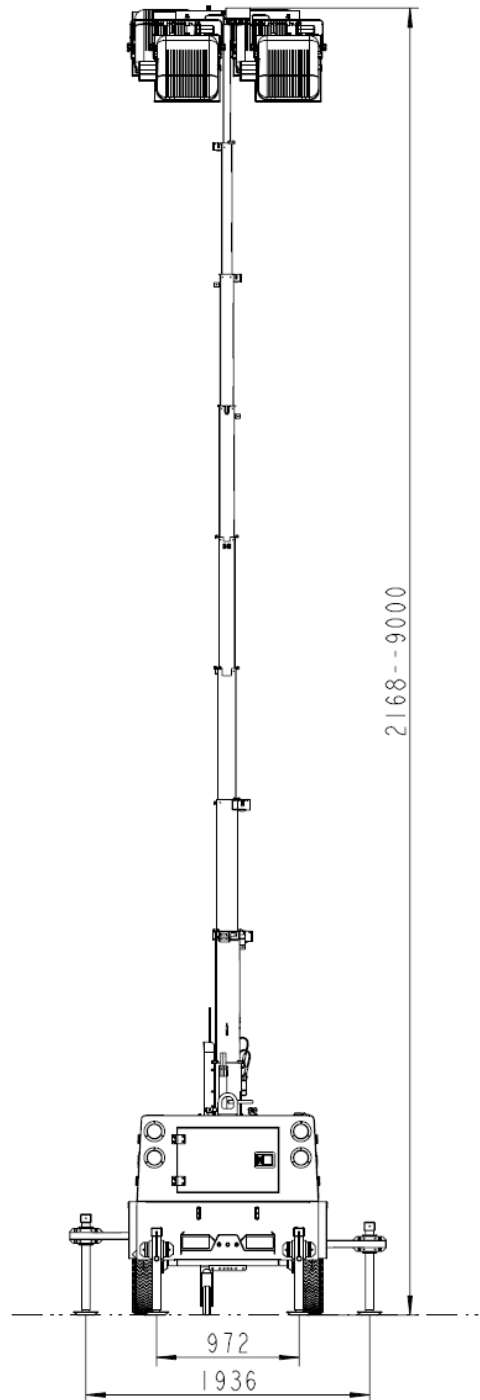

MLT4-4000H Dimensions

MLT4-4000H Specifications

Product Model	MLT4-4000H							
Length (mm)	2784 (2260, dismantle the tow bar)							
Width (mm)	1360							
Height (mm)	2170							
Mast Height(Fully Extended)	9m							
Weight (net)	1150 kg							
Engine Brand	Kubota		Yanmar		Perkins		MPMC	
Engine model	D1105		3TNV76		403D-11G		380D	
Frequency (Hz)	50	60	50	60	50	60	50	60
Speed (rpm)	1500	1800	1500	1800	1500	1800	1500	1800
Continued Power (kVA)	7	9	7	9	7	9	7	9
Number of Cylinders	3							
Diesel Engine Characters	4 cycle, In line, Watercooled Diesel							
Combustion Type	Precombustion		Indirect		Indirect		Direct Injection	
Engine Aspiration	Natural							
Emission Level	Stage3	Tier4	Stage	Tier4	Stage	Tier4	NA	Tier4
Alternator Brand	Mecc alte / Lisite							
Alternator Model	LT-130/4 / LYGD164B							
Frequency (Hz)	50	60	50	60	50	60	50	60
Continued Power (kVA)	6	7.5	6	7.5	6	7.5	6	7.5
Alternator	Brushless & Single phase							
Rating Voltage (V)	230							
Alternator Insulation	H							
Fuel Tank Capacity	135 liters (35 US Gallons)							
Fuel Tank Operating Hours	65 hours							
Type of Lights	Metal Halide Floodlight (Chinese Brand)							
Number & Power of Lights	4x1000W							
Mast Lifting & Extension	Hydraulic operation							
Number of Mast Section	8							
Mast Rotation	359° Manual operation							
Light up-down turning	Manual operation							
Mast Base Support	90°Vertically							
Trailer Suspension System	rubber Torsion axle (Al-ko)							
Braking System	Inertia drum braking with stable towing height, parking brake							
Hitch	Ball / O ring							
Tire Rim Size	14"							
Output Socket	2PCS(230V, 10A)							
Acoustic Pressure	65dB(A) at 7 meters away							
Load Capacity for 40'GP	8							