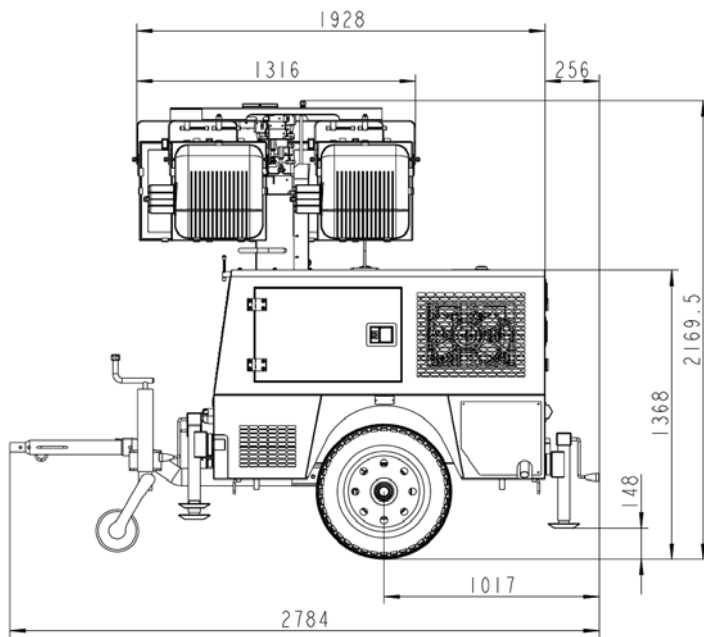

MLT4-4000H Dimensions

MLT4-4000H Specifications

Product Model	MLT4-4000H							
Length (mm)	2784 (2260, dismantle the tow bar)							
Width (mm)	1360							
Height (mm)	2170							
Mast Height(Fully Extended)	9m							
Weight (net)	1150 kg							
Engine Brand	Kubota		Yanmar		Perkins		MPMC	
Engine model	D1105		3TNV76		403D-11G		380D	
Frequency (Hz)	50	60	50	60	50	60	50	60
Speed (rpm)	1500	1800	1500	1800	1500	1800	1500	1800
Continued Power (kVA)	7	9	7	9	7	9	7	9
Number of Cylinders	3							
Diesel Engine Characters	4 cycle, In line, Watercooled Diesel							
Combustion Type	Precombustion		Indirect		Indirect		Direct Injection	
Engine Aspiration	Natural							
Emission Level	Stage3	Tier4	Stage	Tier4	Stage	Tier4	NA	Tier4
Alternator Brand	Mecc alte / Lisite							
Alternator Model	LT-130/4 / LYGD164B							
Frequency (Hz)	50	60	50	60	50	60	50	60
Continued Power (kVA)	6	7.5	6	7.5	6	7.5	6	7.5
Alternator	Brushless & Single phase							
Rating Voltage (V)	230							
Alternator Insulation	H							
Fuel Tank Capacity	135 liters (35 US Gallons)							
Fuel Tank Operating Hours	65 hours							
Type of Lights	Metal Halide Floodlight (Chinese Brand)							
Number & Power of Lights	4x1000W							
Mast Lifting & Extension	Hydraulic operation							
Number of Mast Section	8							
Mast Rotation	359° Manual operation							
Light up-down turning	Manual operation							
Mast Base Support	90°Vertically							
Trailer Suspension System	rubber Torsion axle (Al-ko)							
Braking System	Inertia drum braking with stable towing height, parking brake							
Hitch	Ball / O ring							
Tire Rim Size	14"							
Output Socket	2PCS(230V, 10A)							
Acoustic Pressure	65dB(A) at 7 meters away							
Load Capacity for 40'GP	8							